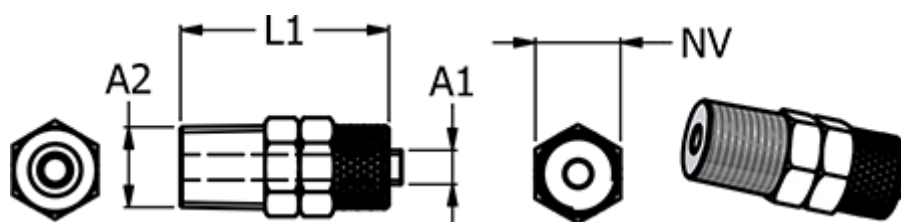

Article number: 5861163812

Description: Push-on fitting 11.638-12, metal Ø12/10-R 3/8"
Straight connector

Measures

Hose diameter A1	= 12/10
L1	= 35
NV	= 17
Thread A2	= R 3/8"